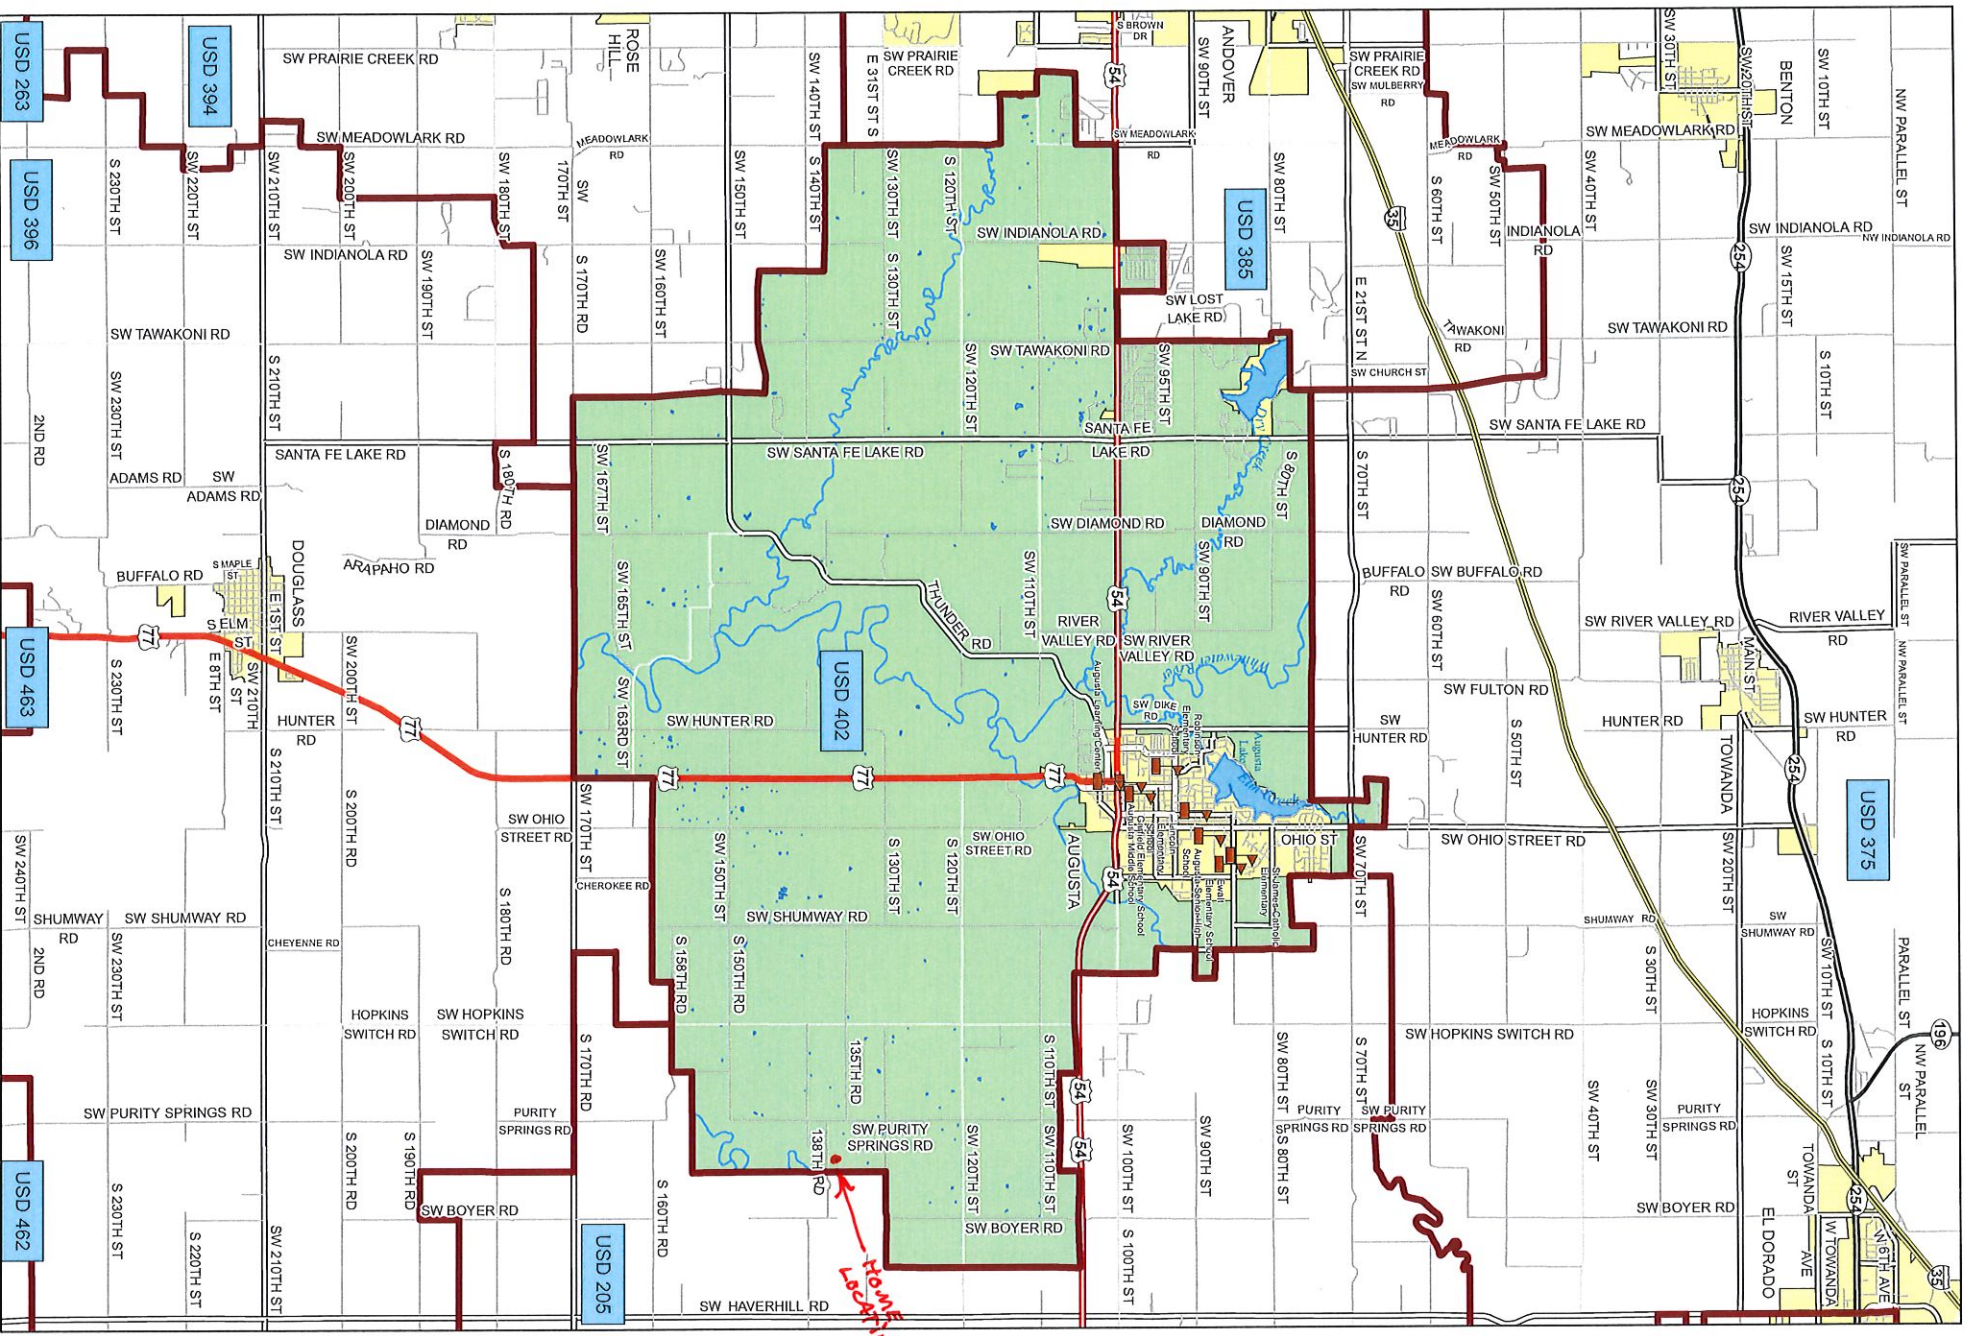

USD 402 District Map

PREPARED BY THE
KANSAS DEPARTMENT OF TRANSPORTATION
BUREAU OF TRANSPORTATION PLANNING
 MAP CREATED TUESDAY, JUNE 02, 2015
KDOT makes no warranties, guarantees, or representations for accuracy of this information and assumes no liability for errors or omissions.