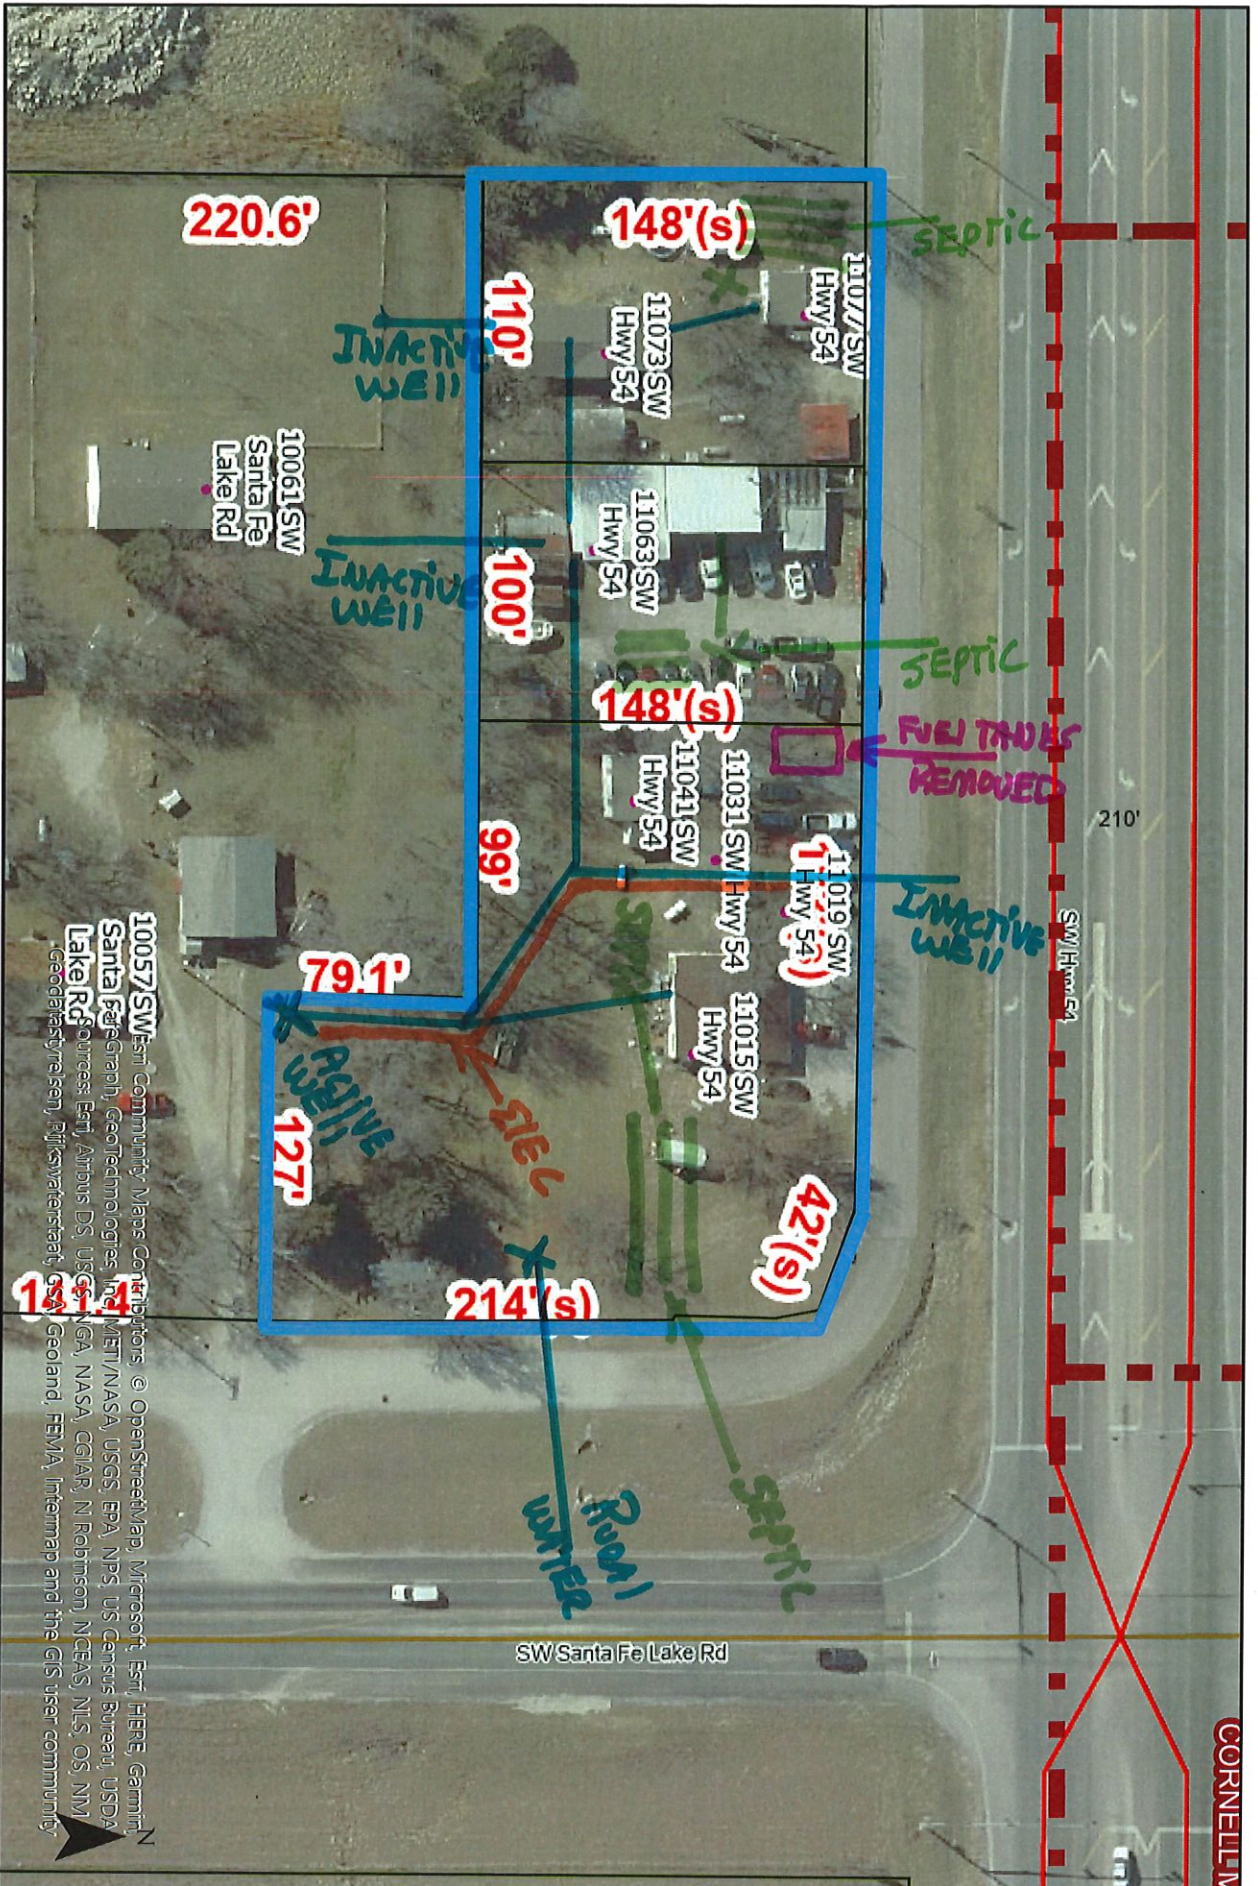

ArcGIS Web Map

- County Boundary
- Parcels_Data
- BLDG_LL
- Cemetery_Plats

- Subdivisions
- Condo_Boundaries
- AddressPoints

- **RoadCenterline**
- CITY
- COUNTY ASPHALT
- COUNTY GRAVEL

This map is intended for informational purposes only. It should not be used in lieu of a survey to determine property boundaries.

10057 SW Santa Fe Lake Rd
10061 SW Santa Fe Lake Rd
11015 SW Hwy 54
11019 SW Hwy 54
11031 SW Hwy 54
11041 SW Hwy 54
11063 SW Hwy 54
11073 SW Hwy 54